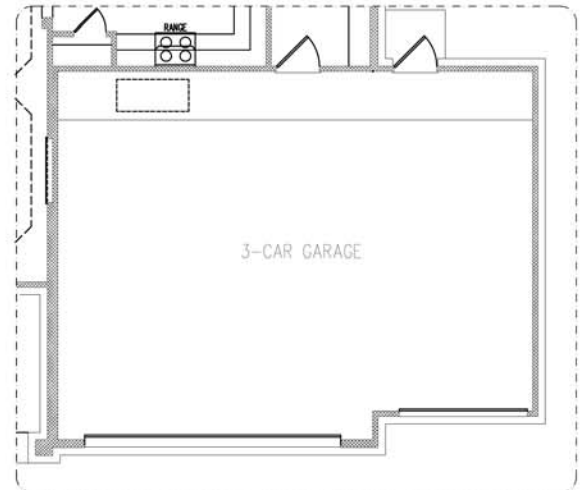

KINSMEN
HOMES
Built on Family Values

OPTIONAL GAMEROOM

OPTIONAL BEDROOM #4

OPTIONAL GARGE W/ 5' EXT.

OPTIONAL 3 CAR GARAGE

PAIGE

FLOORPLAN OPTIONS
1978

Prices, plans, dimensions, features, specifications, materials and availability of homes or communities are subject to change without notice or obligation. Illustrations are artist depictions only and may differ from completed improvements. Not all options available in all communities. All Rights Reserved.