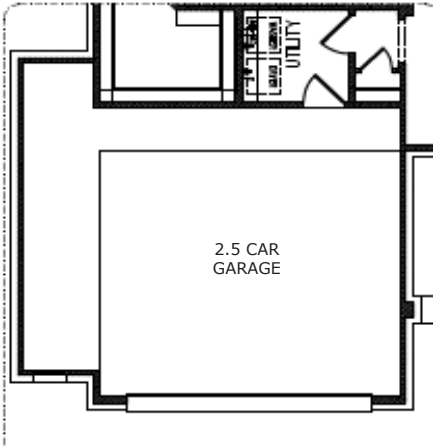

**KINSMEN
HOMES**
Built on Family Values

The Marie

*1755 sq. ft.
3 bedroom, 2 bath*

FRONT ELEVATION

Elevation Option A

FRONT ELEVATION W/ OPT. 1/2 CAR

FRONT ELEVATION W/ OPT. STONE

FRONT ELEVATION W/ OPT. 3 CAR

The Marie

Optional 4th Bedroom Floorplan

Prices, plans, dimensions, features, specification, materials and availability of homes or communities are subject to change without notice or obligation. Illustrations are artist depictions only and may differ from completed improvements. Not all options available in all communities. All Rights Reserved.

The Marie

OPTIONAL EXTENDED COVERED PORCH

OPTIONAL OUTDOOR LIVING

OPTIONAL GARAGE W/5' EXT.

OPTIONAL 2.5 CAR GARAGE

OPTIONAL 3 CAR GARAGE

Prices, plans, dimensions, features, specification, materials and availability of homes or communities are subject to change without notice or obligation. Illustrations are artist depictions only and may differ from completed improvements. Not all options available in all communities. All Rights Reserved.