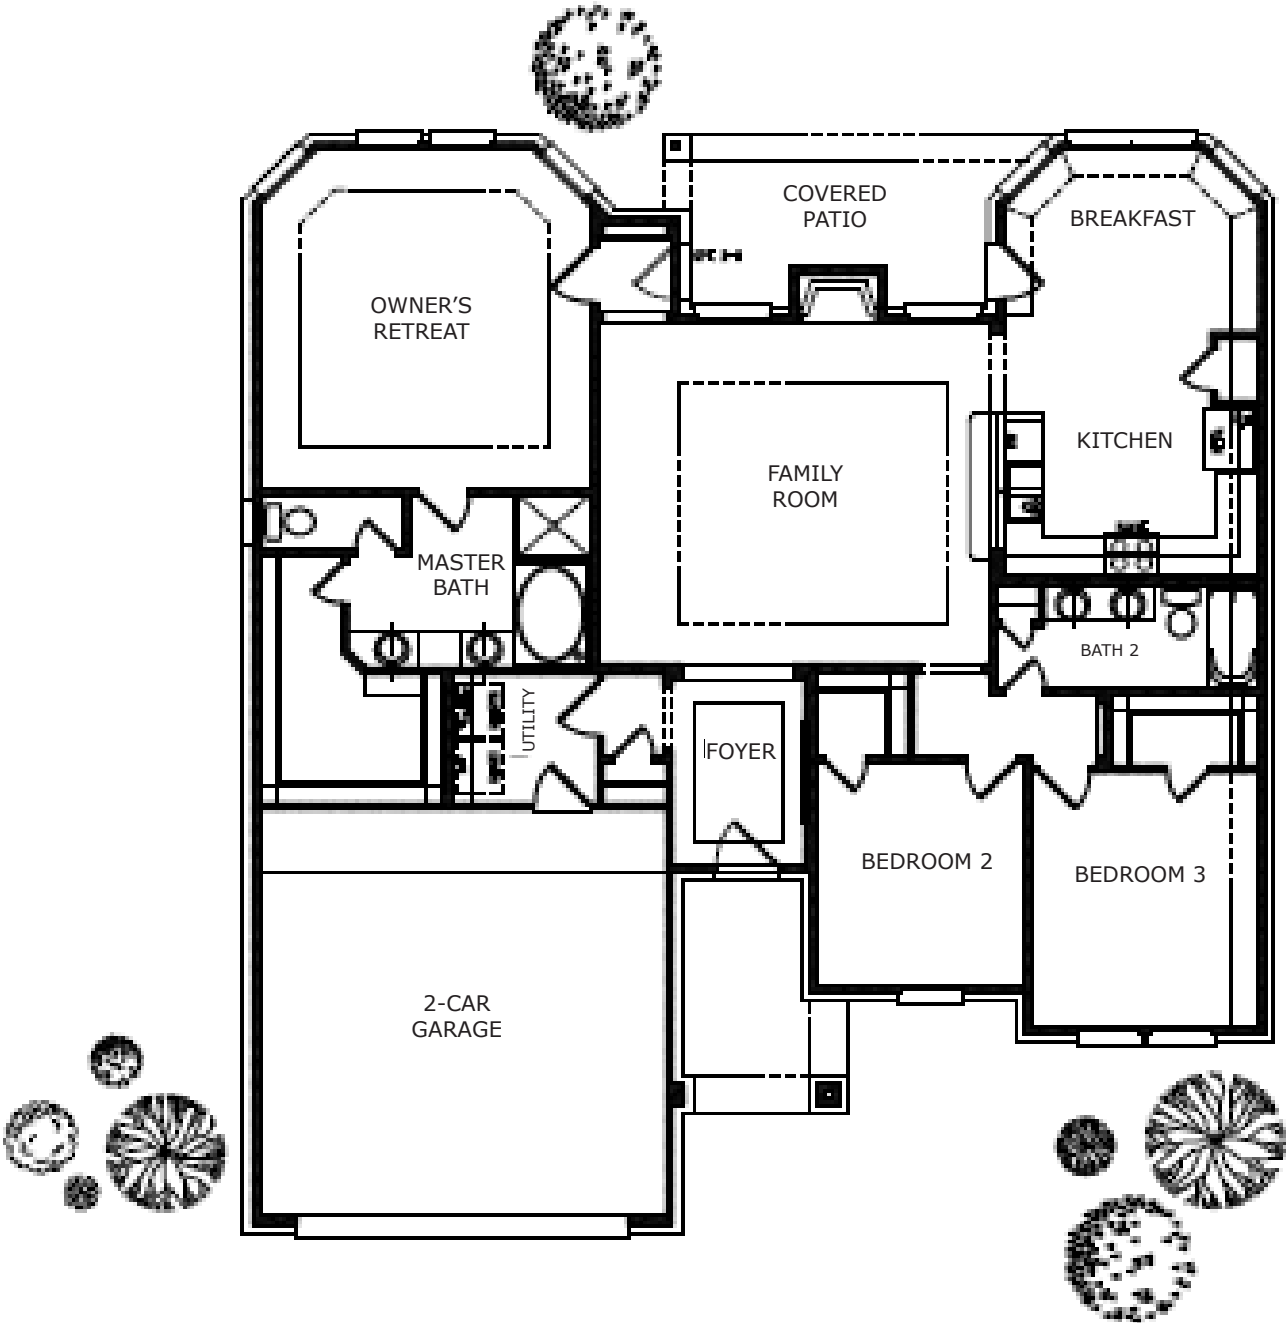

The Marie

Standard Floorplan

Prices, plans, dimensions, features, specification, materials and availability of homes or communities are subject to change without notice or obligation. Illustrations are artist depictions only and may differ from completed improvements. Not all options available in all communities. All Rights Reserved.